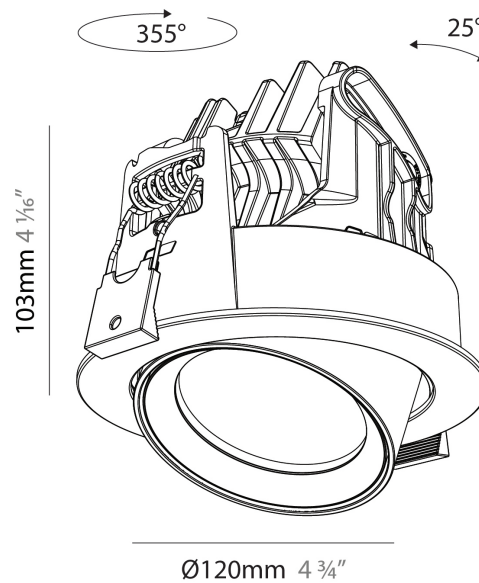

GENERAL

Series: Centriq
Subseries: Centriq Round Adjustable
Partner: Prolicht
Division: Architectural
Installation: Recessed
Product Type: Downlight
Mounting Location: Ceiling
Light Distribution: Adjustable / Downlight

PHYSICAL

Aperture Sizes - Downlights: 2"
Shape: Cylinder
Diameter (mm): 120
Diameter (in): 4 3/4
Height (mm): 103
Height (in): 4 1/8
Min. Recessing Depth (mm): 120
Min. Recessing Depth (in): 4 3/4
Weight (kg): 0.651
Diffuser: Lens Pack - No Lens / Opal / Linear Spread Lens / Honeycomb / Spread Lens
Fixture Finish: SSR / BKV / CWI / CRY / HAB / UFT / ITA / RUA / FTG / MYG / LOD / PUS / FRO / FUP / KIA / POP / BLS / SPG / MEY / GOH / CHC / COM / ABZ / JAG / OBR / MOS / ROR
Fixture Material: Aluminum
Cut-out Measurements: Dia. 112mm / 4 7/16"

ELECTRICAL

Lamp Type: LED (Zhaga Standard)
Input Wattage (W): 27.4
Total Output Wattage (W): 24.6
Dimming: Dali Dimming
Driver Included: No
Driver Location: Recessed Housing
Driver Type: Constant Current - Universal
Driver Class: Class 2
Input Voltage (V): 120 - 277
Constant Current (MA): 700

LED

Color Temperature (°K): 2700-6500 Tunable White
Max. Delivered Lumen (lm): Max 2403
Nominal Lumen (lm): 2827
CRI: >90 CRI
Lamp Life (hrs): 50000

OPTICAL

Reflector°: 24 / 34 / 54
Adjustability: Rotational 350°; Tilt 90°

RATINGS AND CERTIFICATIONS

Certified By: Certified for North American Standards
IP rating: IP20