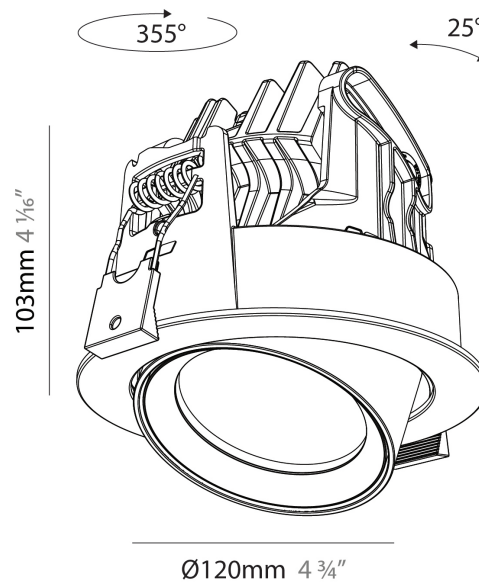

GENERAL

Series: Centriq
Subseries: Centriq Round Adjustable
Brand: Prolicht
Division: Architectural
Mounting Type: Recessed
Mounting Location: Ceiling
Subcategory: Spots

PHYSICAL

Shape: Cylinder
Diameter (mm): 120
Diameter (in): 4 ¾
Height (mm): 105
Height (in): 4 1/8
Min. Recessing Depth (mm): 120
Min. Recessing Depth (in): 4 ¾
Light Distribution: Adjustable / Direct
Weight (kg): 0.651
Diffuser: Lens Pack - No Lens / Opal / Linear Spread Lens / Honeycomb / Spread Lens
Fixture Finish: SSR / BKV / CWI / CRY / HAB / UFT / ITA / RUA / FTG / MYG / LOD / PUS / FRO / FUP / KIA / POP / BLS / SPG / MEY / GOH / GUM / CHC / COM / ABZ / JAG / OBR / MOS / ROR
Fixture Material: Aluminum
Cut-out Measurements: Dia. 112mm / 4 7/16"

ELECTRICAL

Lamp Type: LED (Zhaga Standard)
Input Wattage (W): 27.4
Total Output Wattage (W): 24.6
Dimming: Dali Dimming
Driver Included: No
Driver Location: Remote
Driver Type: Constant Current - Universal
Driver Class: Class 2
Input Voltage (V): 120 - 277
Constant Current (MA): 700

LED

Color Temperature (°K): 2700-6500 Tunable White
Max. Delivered Lumen (lm): Max 2403
Nominal Lumen (lm): 2827
CRI: >90 CRI
Lamp Life (hrs): 50000

OPTICAL

Reflector°: 24 / 34 / 54
Adjustability: Rotational 350°; Tilt 90°

RATINGS AND CERTIFICATIONS

Certified By: Certified for North American Standards
IP rating: IP20